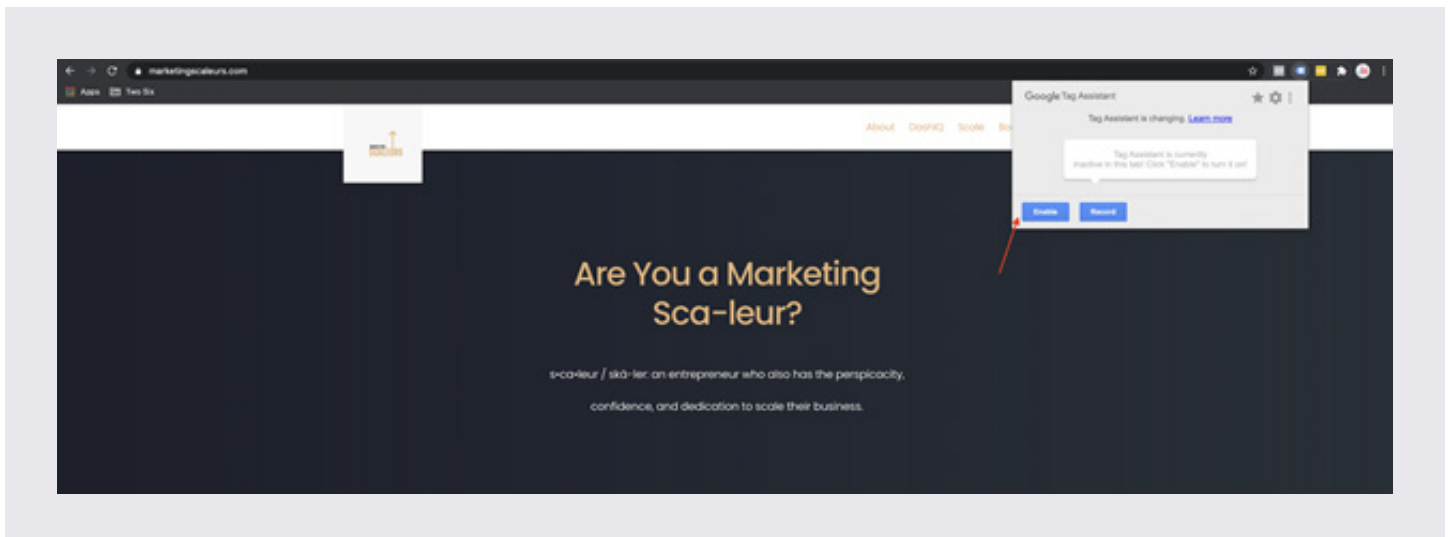

A photograph of two men in business suits, one with glasses, looking down at a device. The image is overlaid with a teal gradient.

HOW TO AUDIT

Google Tag
Manager

- STEP 1** Install **Google Tag Assistant** Chrome plugin
- STEP 2** Go to **www.examplesite.com**
- STEP 3** Ensure Tag Assistant is enabled